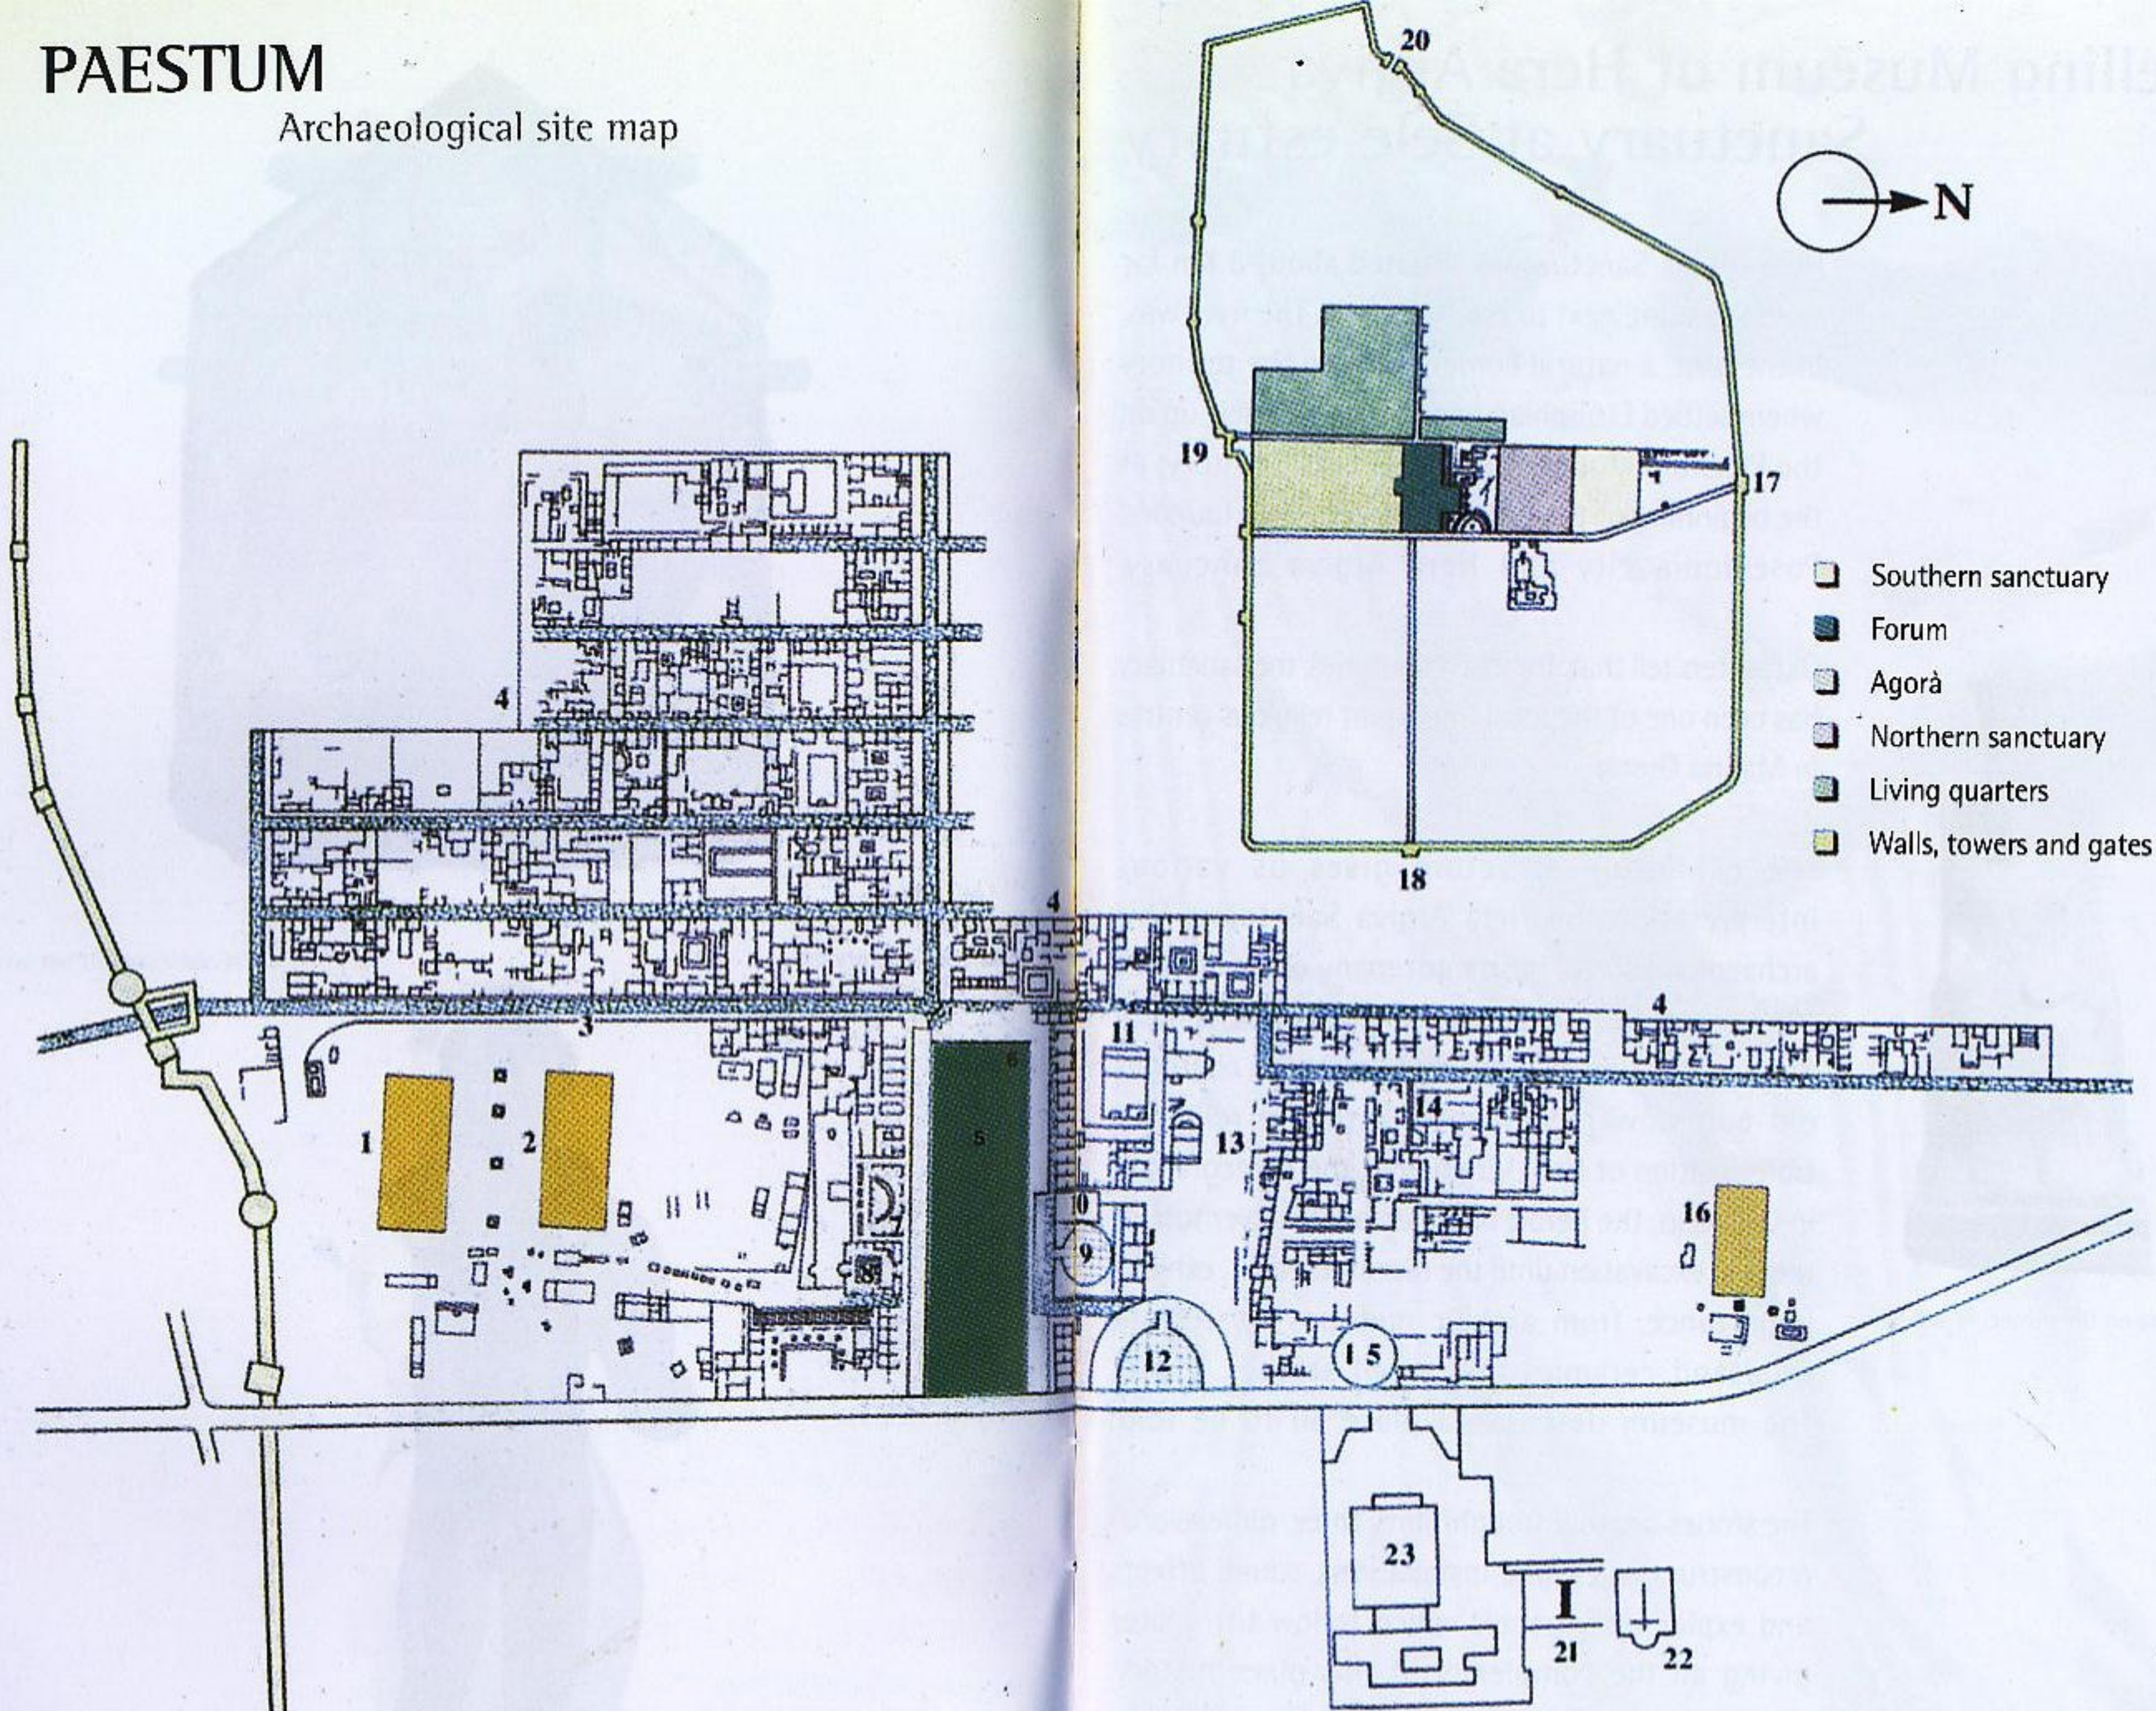

PAESTUM

Archaeological site map

1. Basilica
2. Neptune temple
3. Sacred street
4. Living quarters
5. Forum
6. Larario

7. Curia
8. Macellum
9. Comitium
10. Italic Temple
11. Swimming pool
12. Amphitheatre

13. Southern Agora arcade
14. Sacello - Heroon
15. Ekklesiasterion
16. Cerere temple
17. Porta Aurea
18. Porta Sirena

19. Porta Giustizia
20. Porta Marina
21. Tourism office
22. Early Christian Church
23. National museum